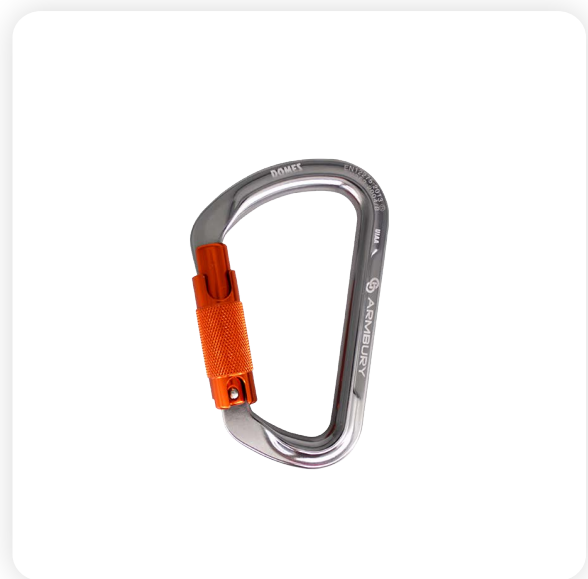

TECHNICAL DATA SHEET

DOMESTR

Ref.

4131331

Description

D-shaped light alloy carabiners available with screw lock gate, twist lock gate and triple lock gate. Catch-free nose for smooth clipping and unclipping. Asymmetric shape significantly increases the strength. Ideal for belaying, hauling and rescue maneuvers.

Technical specification

Size: 112 x 75 mm
Gate opening: 22 mm
Gate: triple lock
Min.BL in longitudinal direction: 25 kN
Min.BL in the minor axis: 10 kN
Min.BL with open gate: 7 kN
Weight: 89 g/m
Material: Aluminium
CE-EN12275-EN362-UIAA

References

CODE	GATE
4131311	SCREW LOCK
4131321	TWIST LOCK
4131331	TRIPLE LOCK

WARNING: Before use, read and understand all instructions. Understand and accept the risks involving before participating. Any misuse of the equipment can result in severe injury or death. Products and specifications subject to change without notice.
